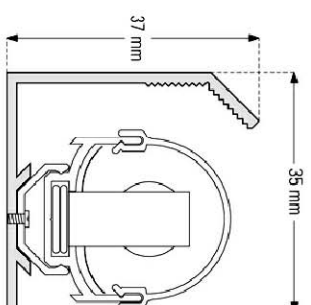

LUMINAIRE UNIVERSAL 4
MINI LOUVRE IP65
UNIVERSAL 4 MINI LOUVRE LEUCHTE IP65
UNIVERSAL 4 MINI LOUVRE LUMINAIRE IP65
LU4EX IP65